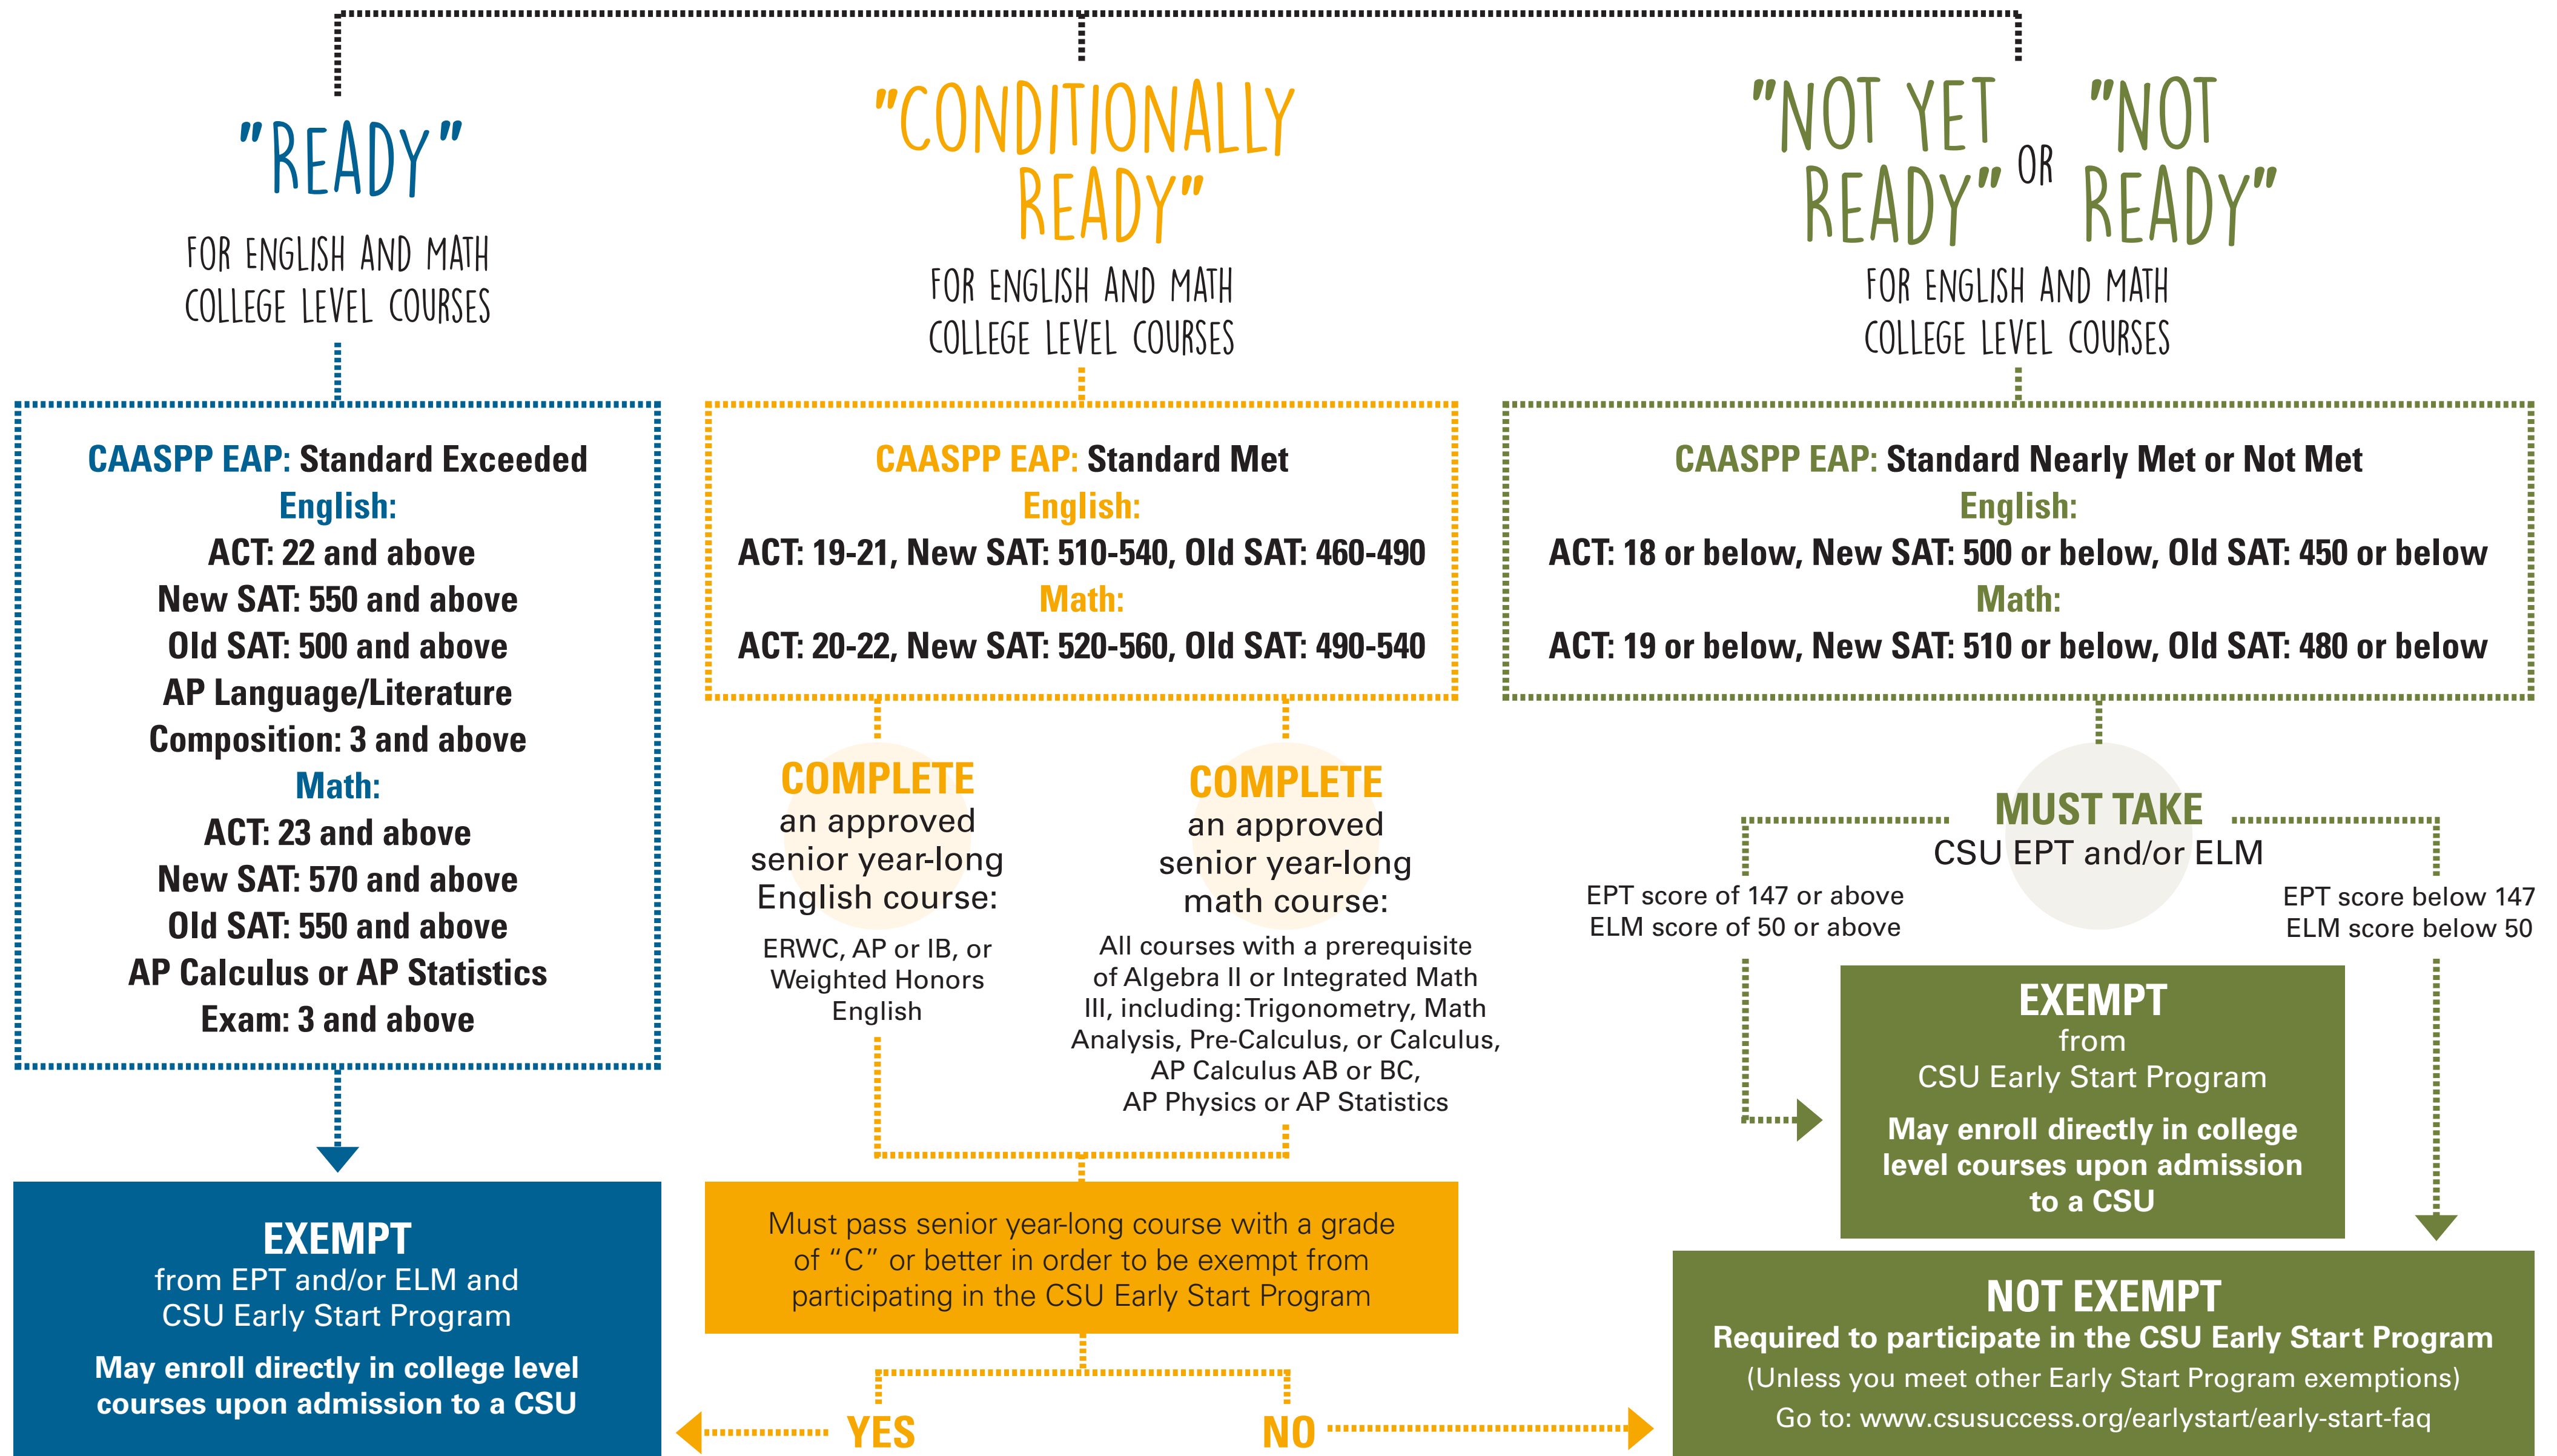

YOUR PATHWAY TO COLLEGE READINESS

BELOW ARE THE MULTIPLE WAYS TO BECOME CSU COLLEGE READY

Updated SAT Information

In March 2016, the College Board began administering a new SAT. The new SAT scores are different than the old SAT scores. The CSU will accept both old and new SAT scores for students graduating from high school in 2020 and prior.

ACT American College Testing
AP Advanced Placement
CAASPP California Assessment of Student Performance and Progress
EAP Early Assessment Program

ELM Entry Level Mathematics Exam
EPT English Placement Test
ERWC Expository Reading and Writing Course
IB International Baccalaureate
SAT Scholastic Aptitude Test